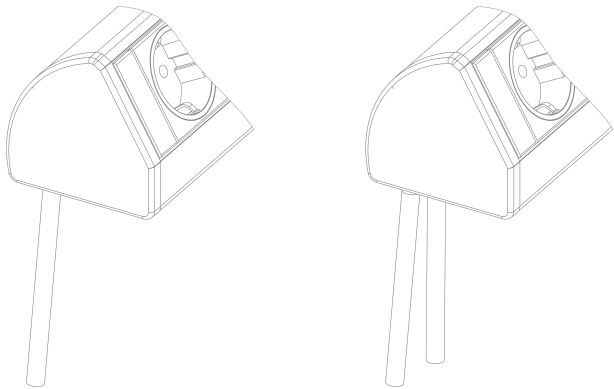

Examples of power supply options:

Fixed Power Supply Cable through the bottom of the profile

Available with several country specific plugs, with wire end ferrules, Wieland GST 18i3, or WAGO WINSTA Connector

Color of the end caps painted to match the profiles color.