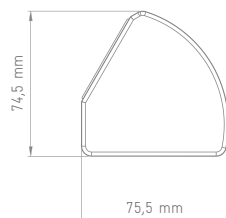

The configurable charging and data station can be equipped with the complete EVoline Modules range.

Dimensions in mm

Profile	Aluminium
End Caps	Plastics
Installation	On-Desk-Mounted (Mounting-set, Mounting-clamps)
Configurable	yes