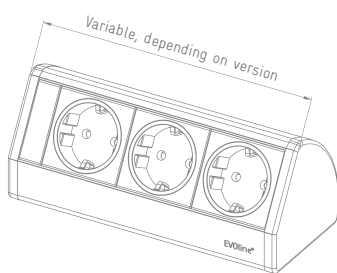

EVoline[®] Dock

Above desk quality for home, office, hotel.

EVoline[®] Dock

EVoline Dock sits above the desk allowing maximum workspace. Various fixing options are available like EVoline Quicklock, clamps, pillars, etc.

The configurable charging and data station can be equipped with the complete EVoline Modules range.

Dimensions in mm

Profile	Aluminium
End Caps	Plastics
Installation	On-Desk-Mounted (Mounting-set, Mounting-clamps)
Configurable	yes

Color of the end caps painted to match the profiles color.

End cap with power input and/or output connector, depending on the surface thickness (max. 18 mm)

End cap colour: black

End cap with fixed power supply cable.