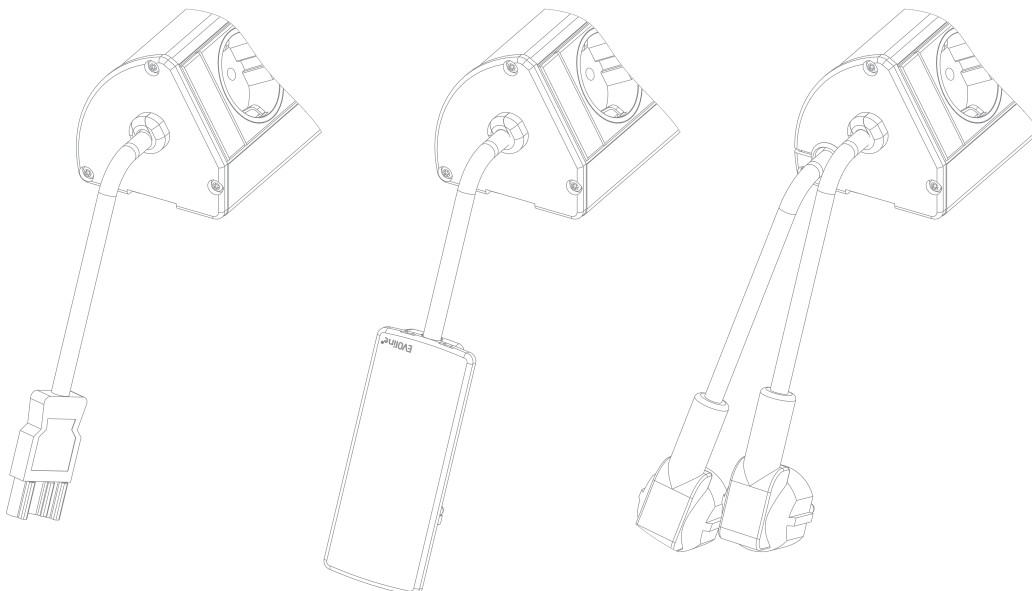

EVoline[®] Dock

Above desk quality for home, office, hotel.

EVoline[®] Dock

EVoline Dock sits above the desk allowing maximum workspace. Various fixing options are available like EVoline Quicklock, clamps, pillars, etc.

The configurable charging and data station can be equipped with the complete EVoline Modules range.

Dimensions in mm

Profile	Aluminium
End Caps	Plastics
Installation	On-Desk-Mounted (Mounting-set, Mounting-clamps)
Configurable	yes

Examples of power supply options:

Fixed Power Supply Cable through the bottom of the profile

Available with several country specific plugs, with wire end ferrules, Wieland GST 18i3, or WAGO WINSTA Connector

Color of the end caps painted to match the profiles color.

End cap with power input and/or output connector, depending on the surface thickness (max. 18 mm)

End cap colour: black

End cap with fixed power supply cable.