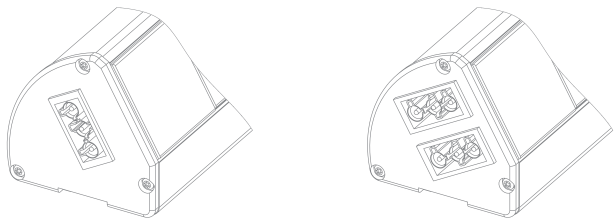

EVoline[®] Dock

Above desk quality for home, office, hotel.

EVoline[®] Dock

EVoline Dock sits above the desk allowing maximum workspace. Various fixing options are available like EVoline Quicklock, clamps, pillars, etc.

The configurable charging and data station can be equipped with the complete EVoline Modules range.

Dimensions in mm

Profile	Aluminium
End Caps	Plastics
Installation	On-Desk-Mounted (Mounting-set, Mounting-clamps)
Configurable	yes

Color of the end caps painted to match the profiles color.

End cap with power input and/or output connector, depending on the surface thickness (max. 18 mm)

End cap colour: black

End cap with fixed power supply cable.