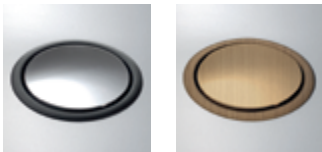

# EVoline® Port

EVoline Port let sockets and cables simply disappear. Just the collar and cover of the Port are visible on the work surface.

The easy pull-up motion let the high-quality aluminium body appear and subsequently a push-down motion let it disappear below the surface even with attached plugs. The patented rocking cover creates enough space for a cable outlet.

Dimensions in mm

<b>Housing</b>	Aluminium, anodised or lacquered
<b>Rocking Cover</b>	Stainless steel Lacquered plastics
<b>Collar</b>	Lacquered plastics
<b>Installation</b>	Flush-mounted Diameter Ø 102 mm
<b>Surface thickness</b>	10 – 50 mm
<b>Configurable</b>	yes
<b>Retractable</b>	yes (connected leads)

Patented rocking cover

Individual surfaces

Silver  
lacquered plastics

Stainless steel  
in CD-Optics

White  
lacquered plastics

Black  
lacquered plastics

Chrome-plated  
steel

Antique brass  
lacquered plastics

NIGHTLIGHT effect

International  
power socket modules

Large selection  
of modules

Quick Fastener