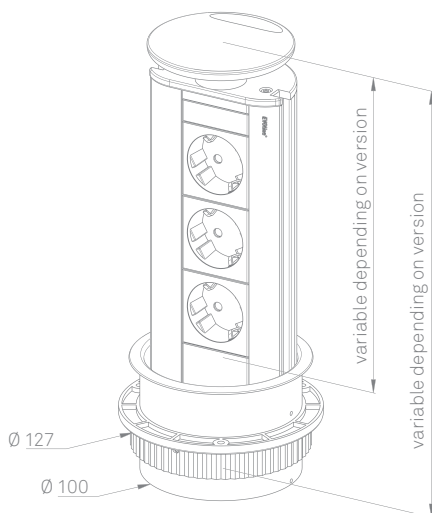

# EVOLine® Port

reddot  
design award

The retractable solution

# EVoline® Port

EVoline Port let sockets and cables simply disappear. Just the collar and cover of the Port are visible on the work surface.

The easy pull-up motion let the high-quality aluminium body appear and subsequently a push-down motion let it disappear below the surface even with attached plugs. The patented rocking cover creates enough space for a cable outlet.

Dimensions in mm

<b>Housing</b>	Aluminium, anodised or lacquered
<b>Rocking Cover</b>	Stainless steel Lacquered plastics
<b>Collar</b>	Lacquered plastics
<b>Installation</b>	Flush-mounted Diameter Ø 102 mm
<b>Surface thickness</b>	10 – 50 mm
<b>Configurable</b>	yes
<b>Retractable</b>	yes (connected leads)